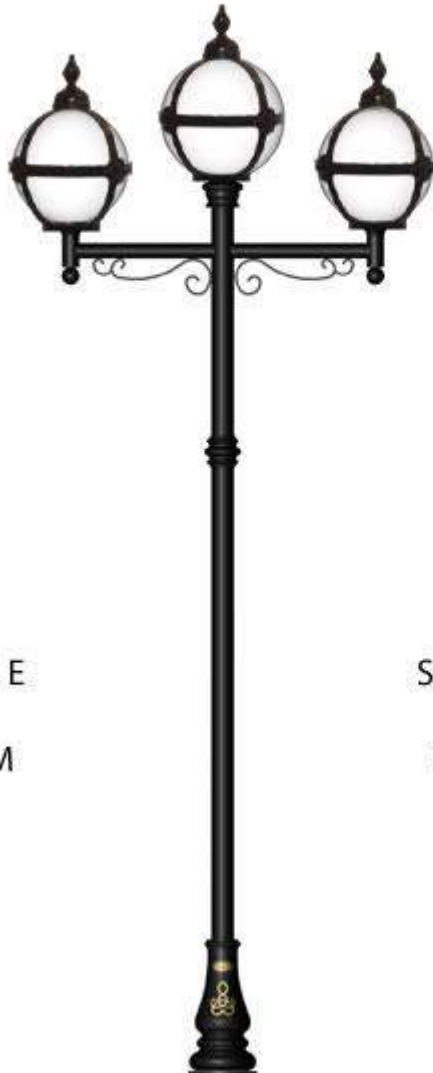

# OUTDOOR LIGHTING IRELAND

*Designed & handcrafted in Ireland*

Glazing is polycarbonate, lantern heads are fully wired & ready for installation.

SHANNON E  
2 HEAD  
H - 265 CM

SHANNON G  
4 HEAD  
H - 265 CM

SHANNON F  
3 HEAD  
H - 280 CM

SHANNON F  
5 HEAD  
H - 280 CM