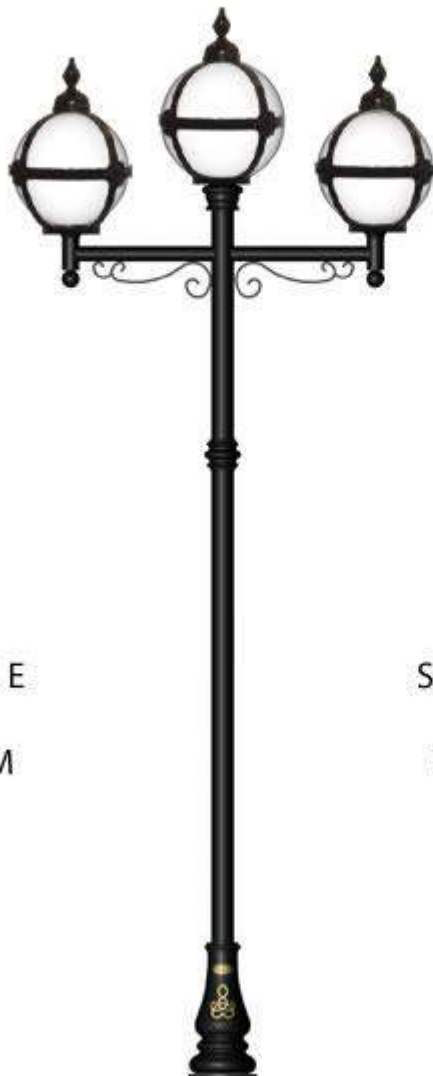

OUTDOOR LIGHTING IRELAND

Designed & handcrafted in Ireland

Glazing is polycarbonate, lantern heads are fully wired & ready for installation.

SHANNON E
2 HEAD
H - 265 CM

SHANNON G
4 HEAD
H - 265 CM

SHANNON F
3 HEAD
H - 280 CM

SHANNON F
5 HEAD
H - 280 CM

OUTDOOR LIGHTING IRELAND

Designed & handcrafted in Ireland

Glazing (Clear, Opal) is polycarbonate, lantern heads are fully wired ready for installation.

SHANNON A
2 HEAD
H - 330 CM