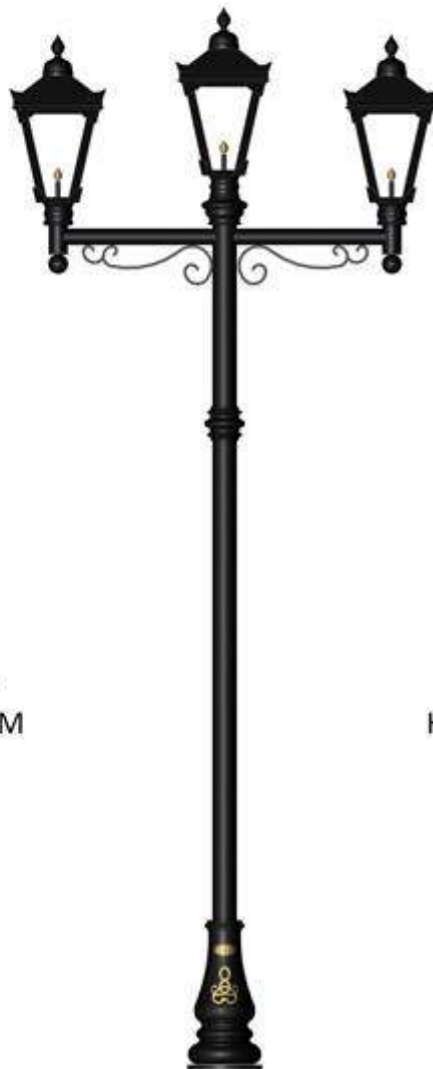

# OUTDOOR LIGHTING IRELAND

*Designed & handcrafted in Ireland*

TARA E  
2 HEAD  
H = 240 CM

TARA G  
4 HEAD  
H = 240 CM

TARA F  
3 HEAD  
H = 265 CM

TARA H  
5 HEAD  
H = 265 CM

Kilglass, Strokestown, Co. Roscommon.