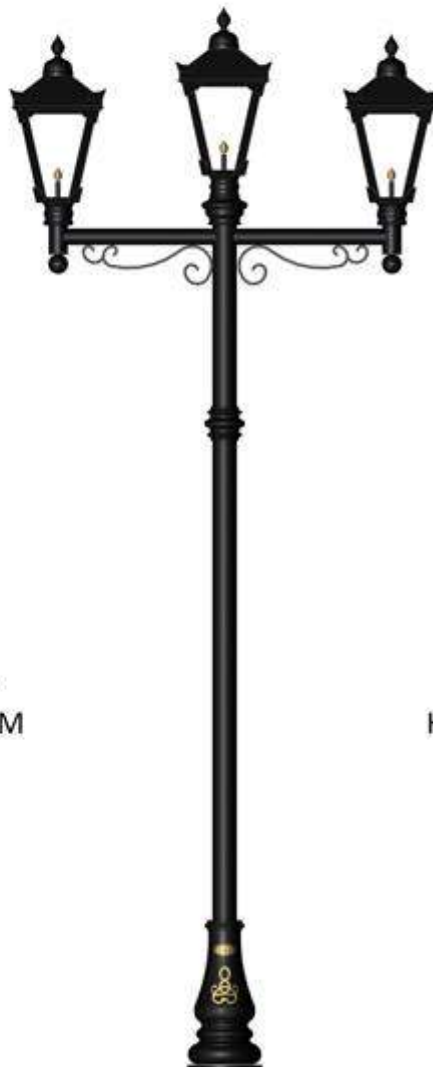

TARA 6
H = 88 CM

ARDAGH 6
H = 125 CM

SWAN 6
H = 125 CM

GLOBE 6
H = 80 CM

SHANNON 6
H = 90 CM

SQ. COPPER
H = 110 CM

OUTDOOR LIGHTING IRELAND

Designed & handcrafted in Ireland

TARA E
2 HEAD
H = 240 CM

TARA G
4 HEAD
H = 240 CM

TARA F
3 HEAD
H = 265 CM

TARA H
5 HEAD
H = 265 CM

Kilglass, Strokestown, Co. Roscommon.

Tel: 071 96 38 333 / 086 607 17 14

info@outdoorlightingireland.com

VAT Reg. No. 9571361B